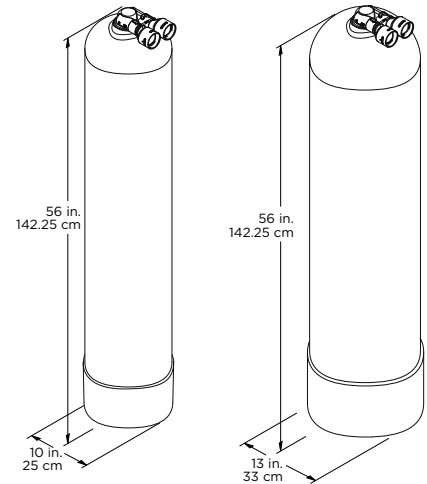

1. **1. Customize Your System.** Choose from a variety of dechlorination and softening components to create a whole-home system that's right for your water conditions.
2. **2. Flexible System.** Dechlorinator can be installed alone for dechlorination only, or with a Kinetico Water Softening System. Offers a continuous supply of dechlorinated, soft water. Enables system to regenerate with dechlorinated, soft water.
3. **3. Non-Electric Operation.** Reliable. No timers or computers to set, adjust, repair or replace.
4. **4. Efficient Chlorine Reduction.** For use on any water supply where dechlorination is desired. Activated carbon adsorbs objectionable tastes and odors from chlorinated water. Reduces drying of hair and skin from chlorine. Reduces deterioration of rubber seals in fixtures and appliances.
5. **5. Continuous Conditioned Water.** Assures consistent and continuous chlorine-free water. Protects skin and hair, clothing, plumbing and appliances.
6. **6. Efficient Use of Water.** No water consumption to dechlorinate.
7. **7. Corrosion-Resistant Valve and Tanks.** Long Lasting. Can endure harsh environments.
8. **8. Automatic Operation.** Just replace the activated carbon when capacity is reached, typically three to five years for a water supply with average chlorination.
9. **9. Outstanding Warranty.** Dependability, peace of mind.

Kinetico Model 1060 Dechlorinator Combination
(additional configurations available)