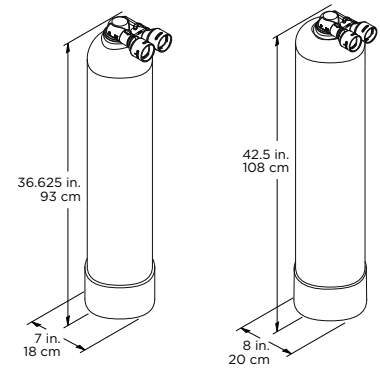

Kinetico Model 1060 Dechlorinator Combination
(additional configurations available)