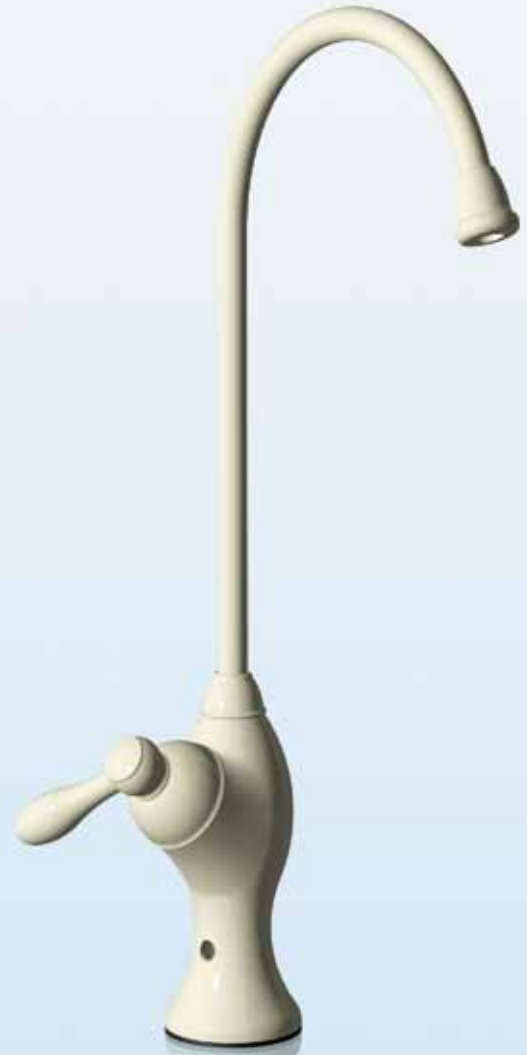

## Exclusive Faucets

Classic Chrome

Part No. 12725

Oil Rubbed Bronze

Part No. 14683

Arctic White

Part No. 12765

Black Licorice  
Part No. 12766

Brilliant Nickel  
Part No. 12767

Light Biscuit  
Part No. 12768

Polished Brass  
Part No. 12769

Satin Nickel  
Part No. 12770

Brushed Stainless  
Part No. 13289

## Combination Faucets

Single  
Spout

Satin Nickel  
Part No. 12966

Chrome  
Part No. 12965

Dual Spout

Satin Nickel  
Part No. 12964

Chrome  
Part No. 12963

## Contemporary Faucets

Chrome  
Part No. 13290

Satin Nickel  
Part No. 13291

[kinetico.com](http://kinetico.com)